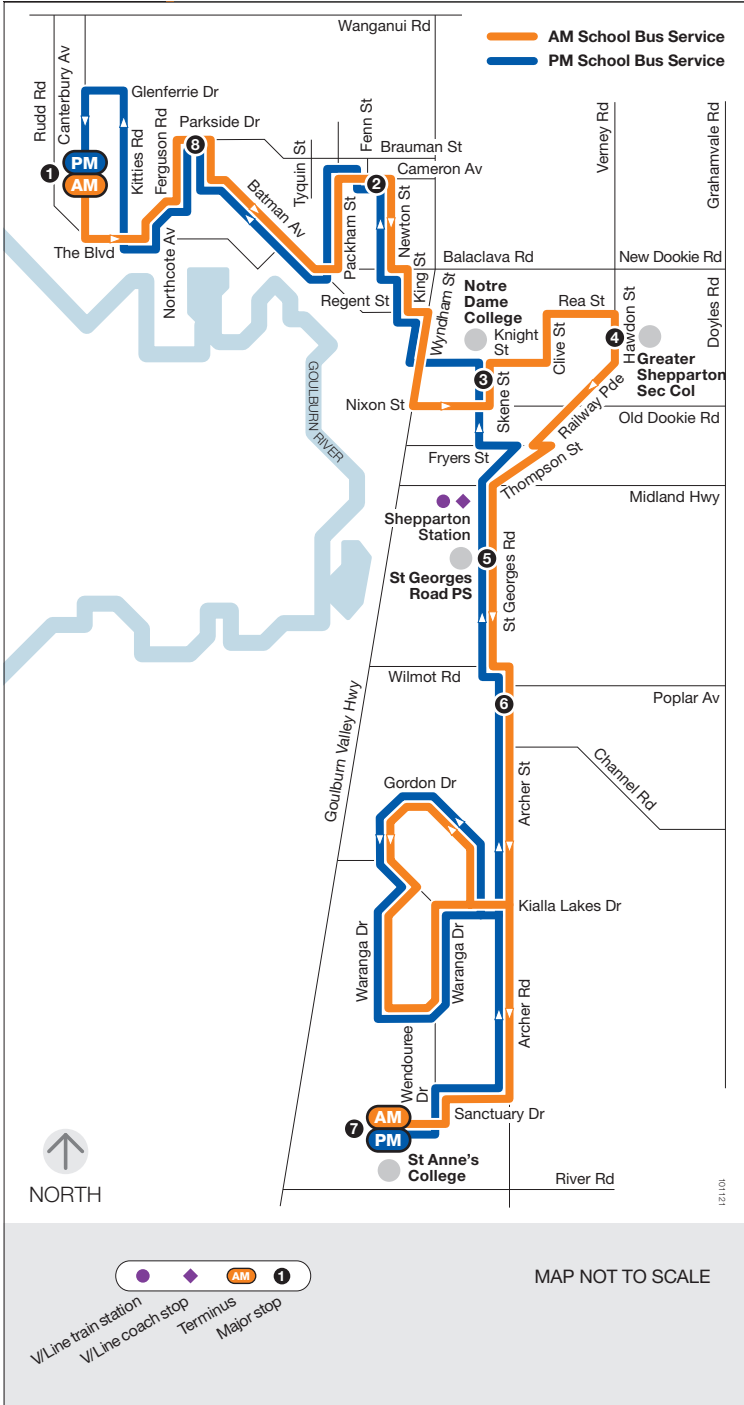

School bus route

J

Canterbury Avenue

via Notre Dame College

via St Georges Road Primary School

via St Anne's College

Monday to Friday

SCHOOL BUS STOP	AM
1 20 Canterbury Av	7.45
2 Newton St/Cameron Av (PTV Stop 43682)	8.00
3 Notre Dame College - Skene St Interchange (Bay 4)	8.15
4 GSSC - Hawdon St Interchange (Bay 17)	
5 St Georges Road Primary School (PTV Stop 43692)	8.25
6 TAFE bus terminal - Essex Ct/ Archer St (PTV Stop 43631)	8.30
7 St Anne's College	8.45

SCHOOL BUS STOP	PM
7 St Anne's College	3.20
6 TAFE bus terminal - Essex Ct/ Archer St (PTV Stop 43638)	3.35
5 St Georges Road Primary School (PTV Stop 36806)	3.40
3 Notre Dame College - Skene St Interchange (Bay 4)	3.45
8 Batman Ave/Parkside Dr (PTV Stop 43501)	4.00
1 Opposite 20 Canterbury Av (park)	4.15